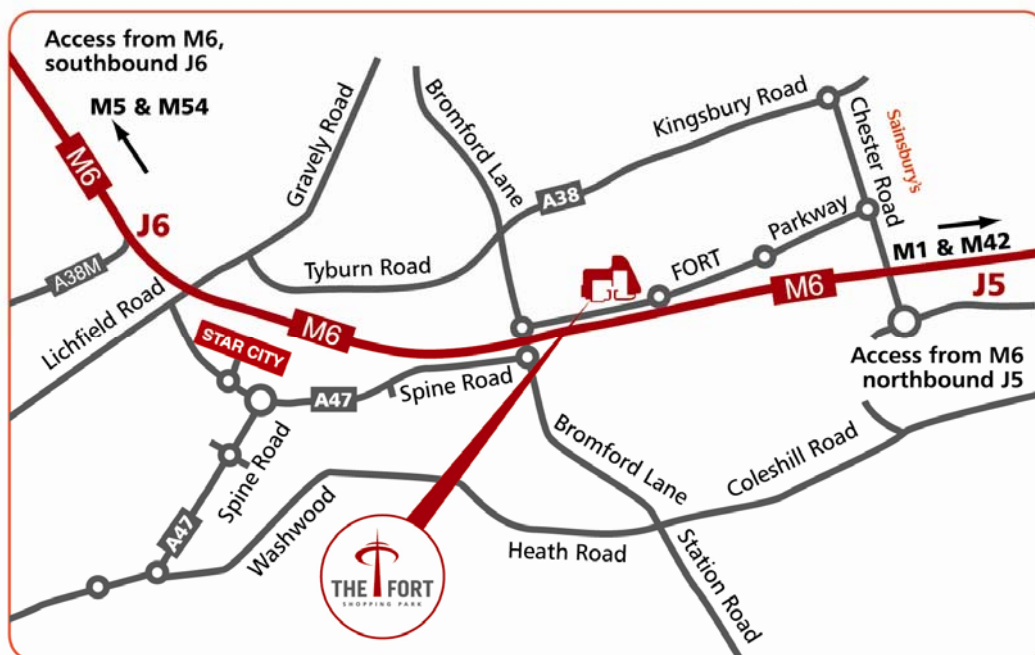

How to find us

By Road

To find The Fort, pick up the signs for the A38 Tyburn Road or A452 Chester Road - off the M6 between Junctions 5 and 6 and on the Heartlands Spine Road.

By Bus

Details for getting to The Fort on public transport is available from Centro, telephone their hotline on 0121 200 2700.